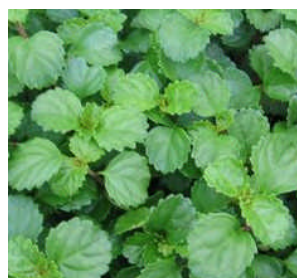

FOLIAGE

Bolivian Jew

Bridal Veil

Philodendron

Creeping Charlie

**Cissus Rhombifolia
Grape Ivy**

**Cissus Rhombifolia
Oak Leaf Ivy**

**Pothos
Golden**

**Pothos
Marble Queen**

**Wandering Jew
Green & White Stripe**

**Wandering Jew
Green & Yellow Pe-**

**Wandering Jew
Purple**

**Wandering Jew
Red**

**Spider Plant
Traditional Variega-**

**Spider Plant
Reverse Variegation**