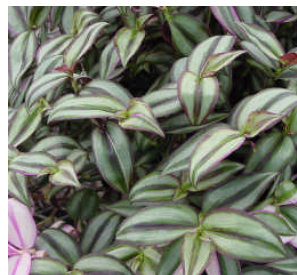

FOLIAGE

Bolivian Jew

Bridal Veil

Philodendron

Creeping Charlie

**Cissus Rhombifolia
Grape Ivy**

**Cissus Rhombifolia
Oak Leaf Ivy**

**Pothos
Golden**

**Pothos
Marble Queen**

**Wandering Jew
Green & White Stripe**

**Wandering Jew
Green & Yellow Pe-**

**Wandering Jew
Purple**

**Wandering Jew
Red**

**Spider Plant
Traditional Variega-**

**Spider Plant
Reverse Variegation**