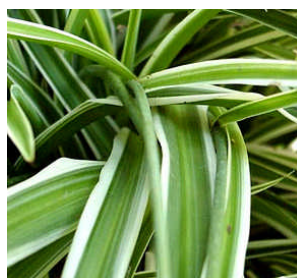

FOLIAGE

Bolivian Jew

Bridal Veil

Philodendron

Creeping Charlie

**Cissus Rhombifolia
Grape Ivy**

**Cissus Rhombifolia
Oak Leaf Ivy**

**Pothos
Golden**

**Pothos
Marble Queen**

**Wandering Jew
Green & White Stripe**

**Wandering Jew
Green & Yellow Pe-**

**Wandering Jew
Purple**

**Wandering Jew
Red**

**Spider Plant
Traditional Variega-**

**Spider Plant
Reverse Variegation**