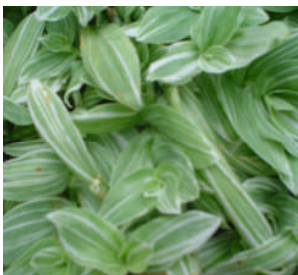

FOLIAGE

Bolivian Jew

Bridal Veil

Philodendron

Creeping Charlie

**Cissus Rhombifolia
Grape Ivy**

**Cissus Rhombifolia
Oak Leaf Ivy**

**Pothos
Golden**

**Pothos
Marble Queen**

**Wandering Jew
Green & White Stripe**

**Wandering Jew
Green & Yellow Pe-**

**Wandering Jew
Purple**

**Wandering Jew
Red**

**Spider Plant
Traditional Variega-**

**Spider Plant
Reverse Variegation**

**Swedish Ivy
Green**

Pepperomia